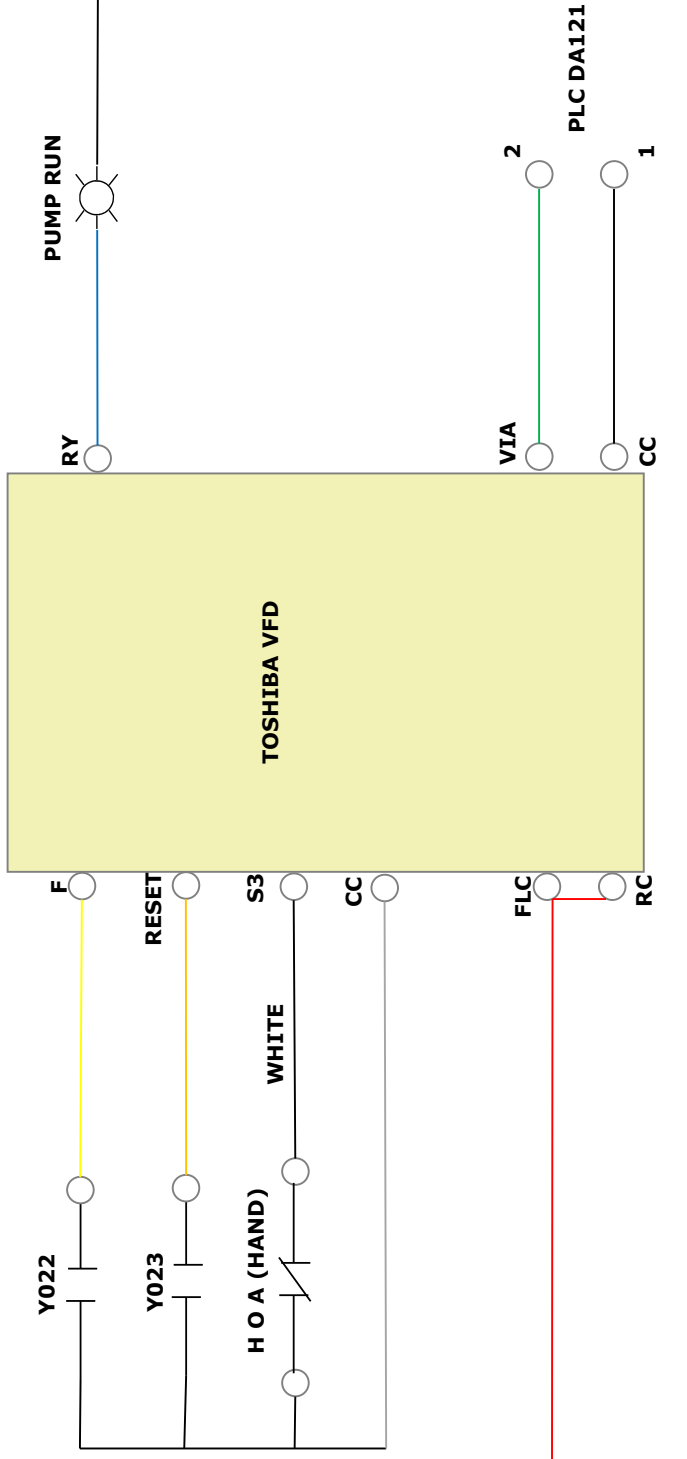

24 VDC
+

24 VDC
-

10C/ 22 DOOR CABLE

DOOR	COLOR	PANEL
HAND	WHITE	S3 TERM
HAND CC	GREY	CC TERM
AUTO	YELLOW	X000
RESET	ORANGE	X006
RUN L	BLUE	RY TERM
FLT L	PURPLE	Y020
24 +	RED	24 +
24 -	BLACK	24 -

10C/ 22 VFD CABLE

VFD	COLOR	PANEL
FLC/ RC	RED	24 +
FLA	PURPLE	X001
RY	BLUE	RUN L TERM
S3	WHITE	HAND TERM
F	YELLOW	Y022
RES	ORANGE	Y023
VIA	GREEN	2-DA121
CC	GREY	Y COM
CC	BLACK	1-DA121

TITLE EASY TOUCH R3 DRAWINGS

AUTHOR KEITH V