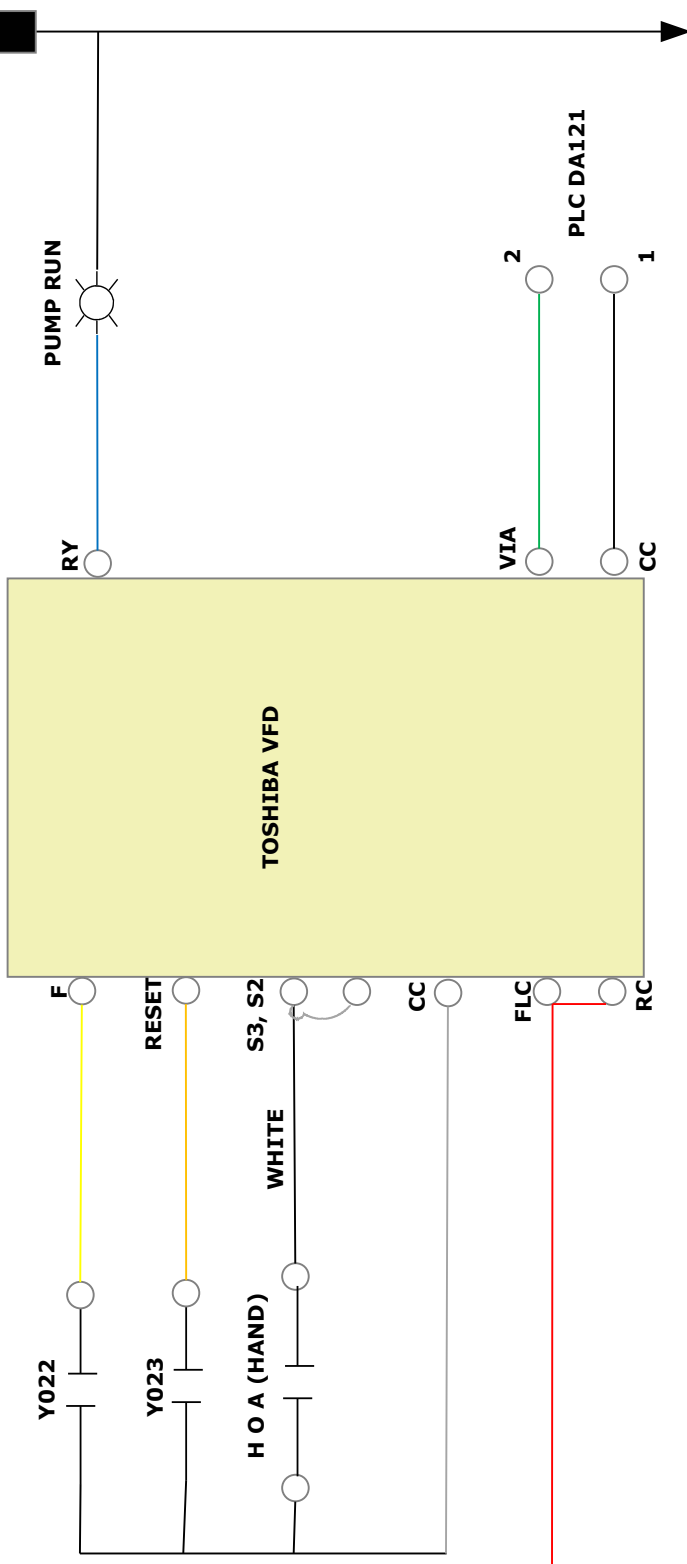

24 VDC
+

24 VDC
-

10C/ 22 DOOR CABLE

DOOR	COLOR	PANEL
HAND	WHITE	S3 TERM
HAND CC	GREY	CC TERM
AUTO	YELLOW	X000
RESET	ORANGE	X006
RUN L	BLUE	RY TERM
FLT L	PURPLE	Y020
24 +	RED	24 +
24 -	BLACK	24 -

10C/ 22 VFD CABLE

VFD	COLOR	PANEL
FLC/ RC	RED	24 +
FLA	PURPLE	X001
RY	BLUE	RUN L TERM
S3	WHITE	HAND TERM
F	YELLOW	Y022
RES	ORANGE	Y023
VIA	GREEN	2-DA121
CC	GREY	Y COM
CC	BLACK	1-DA121

TITLE EASY TOUCH R3 DRAWINGS

AUTHOR KEITH V