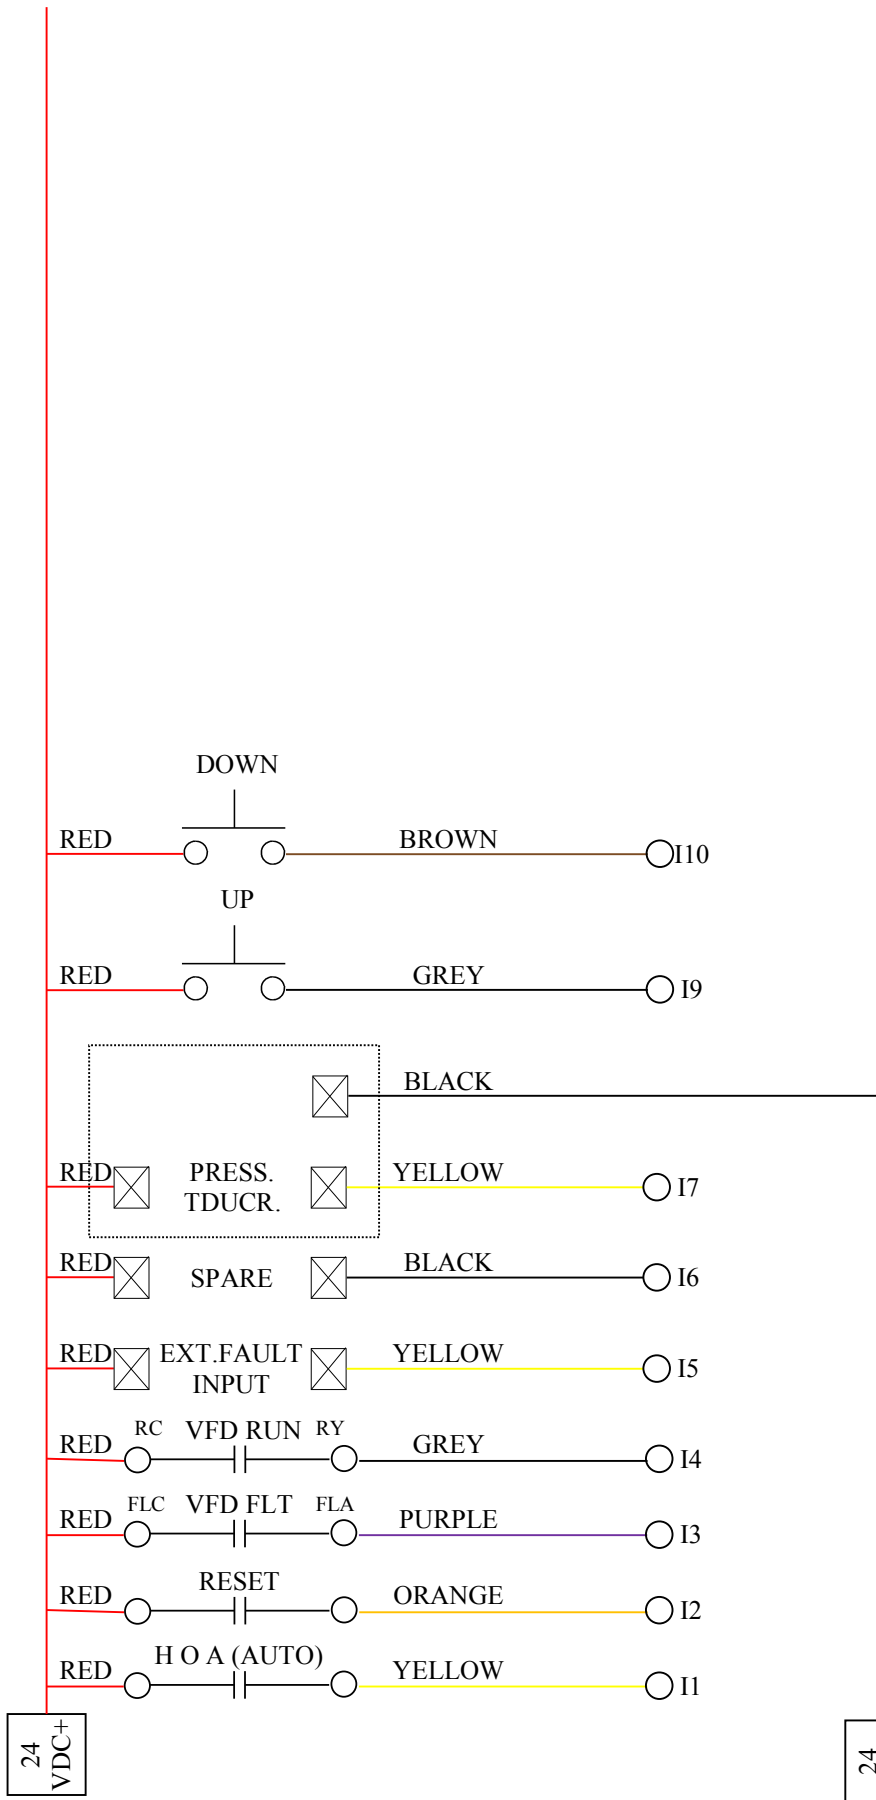

EASY PUMP CONTROLLER

EASY PUMP CONTROLLER INPUTS			
TITLE	KEITH V		
AUTHOR	AUTOMATED ELECTRIC SYSTEMS LTD.		
DATE	June 8, 2010	PAGE 2 OF 3	
REVISION	2.1	SERIAL NUMBER	100689K